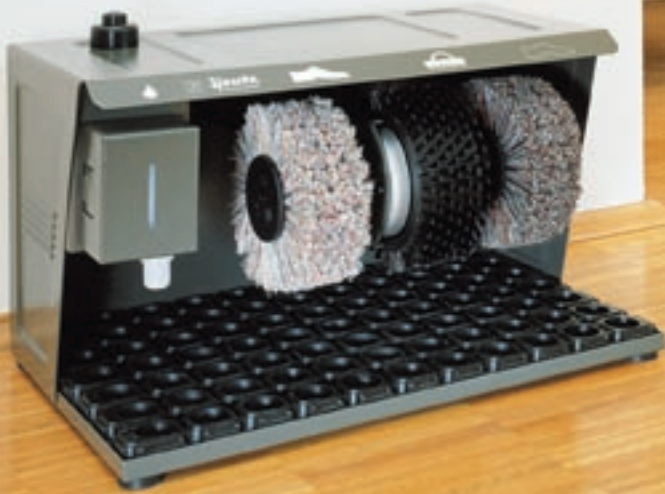

## Easy Comfort

**Case:**

graphite

**Dimension:**49 cm x 32 cm x 31 cm  
width x depth x height**Polish dispenser:**

0.2 liter with plastic ball valve

**Brushes:**2 polishing brushes  
1 pre-cleaning brush  
Ø 13 cm x 6 cm  
diameter x width**Weight:**10 kg net,  
11 kg gross**Contact switch:**

on the case

**Power supply:**230 volt  
(110 volt optionally),  
100 watt,  
1100 rpmgraphite  
(RAL 7022)

**Easy Comfort** brings professional shoe shine service into every home. Small, light and user friendly the **Easy Comfort** finds a place in every nook and cranny.

## Ronda CountryStyle

The **Ronda CountryStyle's** unique charm is a result of the real wood case.

Available as "oak bright", "oak rustic" or any finish wished for by our customers this machine will fit into your interior as an appropriate piece of furniture.

Technical details are identical to those of the **Ronda 30**.

**Case:**oak bright, oak rustic,  
customizable finish**Dimension:**52 cm x 30 cm x 90 cm  
width x depth x height**Polish dispenser:**

0.75 liter with ball valve